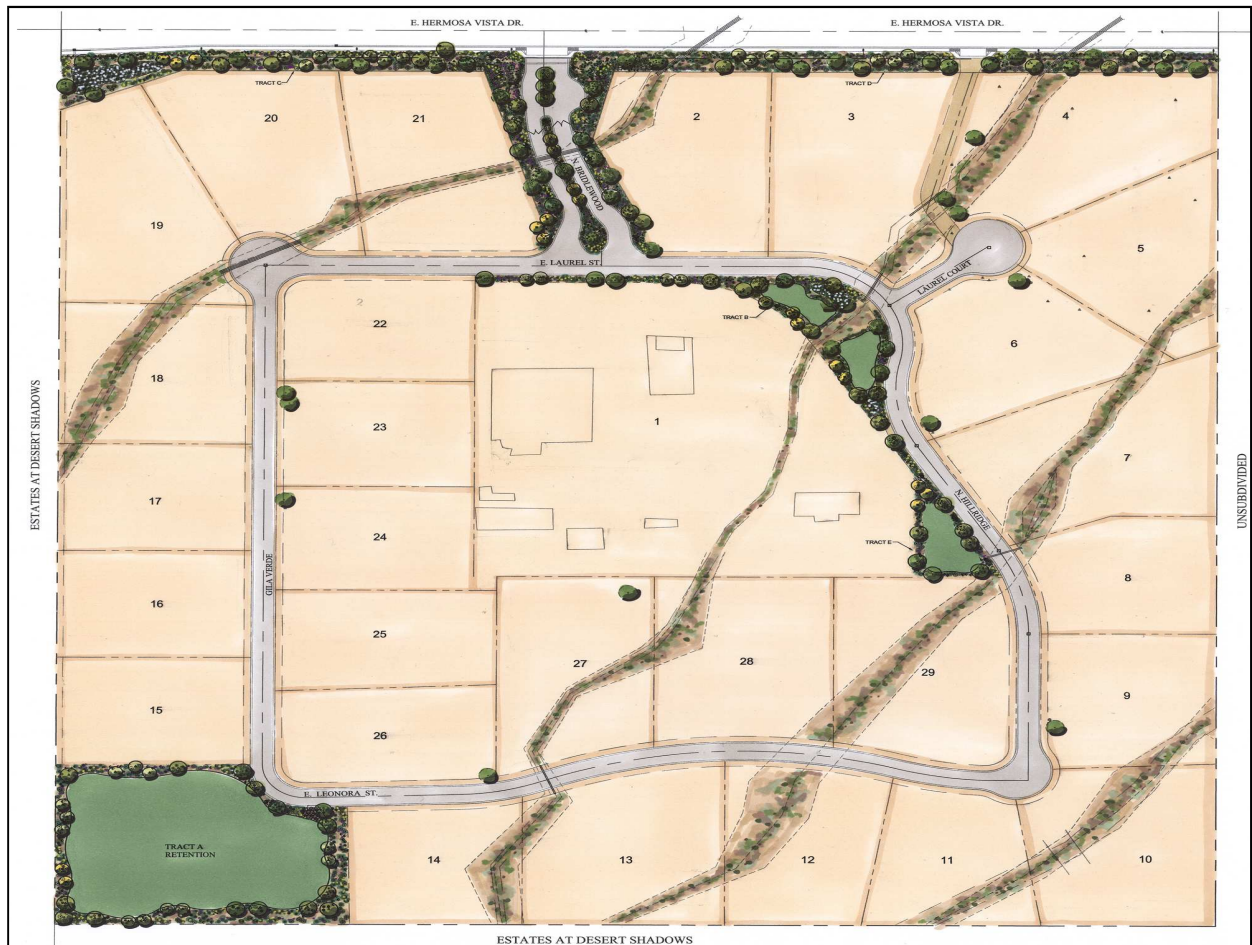

# Estrella Vista

*Unspoiled Desert Beauty*

These prime luxury home sites in north east Mesa are adorned with pristine and lush desert landscaping. Every lot has views of the city of Mesa and breathtaking Arizona sunsets. Start planning your dream home now!

## Available Lots

Lot Number	Lot Size	Sq. Ft.	Base
2	1.2599	54,881	\$310,000.00
3	1.2752	55,548	\$330,000.00 (Pending)
4	1.4013	61,041	\$325,000.00
5	0.9890	43,081	\$300,000.00
6	1.0464	45,581	\$320,000 (Pending)
7	1.3900	59,506	SOLD
8	0.8135	35,436	\$290,000.00
9	0.8933	38,912	\$295,000.00
10	1.1312	49,275	305,000.00
11	0.8035	35,000	295,000.00
12	0.9418	41,025	300,000.00
13	1.1723	51,065	315,000.00
14	0.8092	35,249	300,000.00
15	0.8035	35,000	300,000.00
16	0.8035	35,000	290,000.00
17	0.8035	35,000	290,000.00
18	1.0525	45,847	295,000.00
19	1.0436	45,459	315,000.00
20	1.0695	46,587	325,000.00
21	1.3416	58,440	315,000.00
22	0.8035	35,000	290,000.00
23	0.8035	35,000	290,000.00
24	0.8035	35,000	290,000.00
25	0.8329	36,281	295,000.00
26	0.8334	36,303	310,000.00
27	1.1276	49,118	330,000.00
28	1.1548	50,303	335,000.00
29	1.2900	56,192	360,000.00 (Pending)